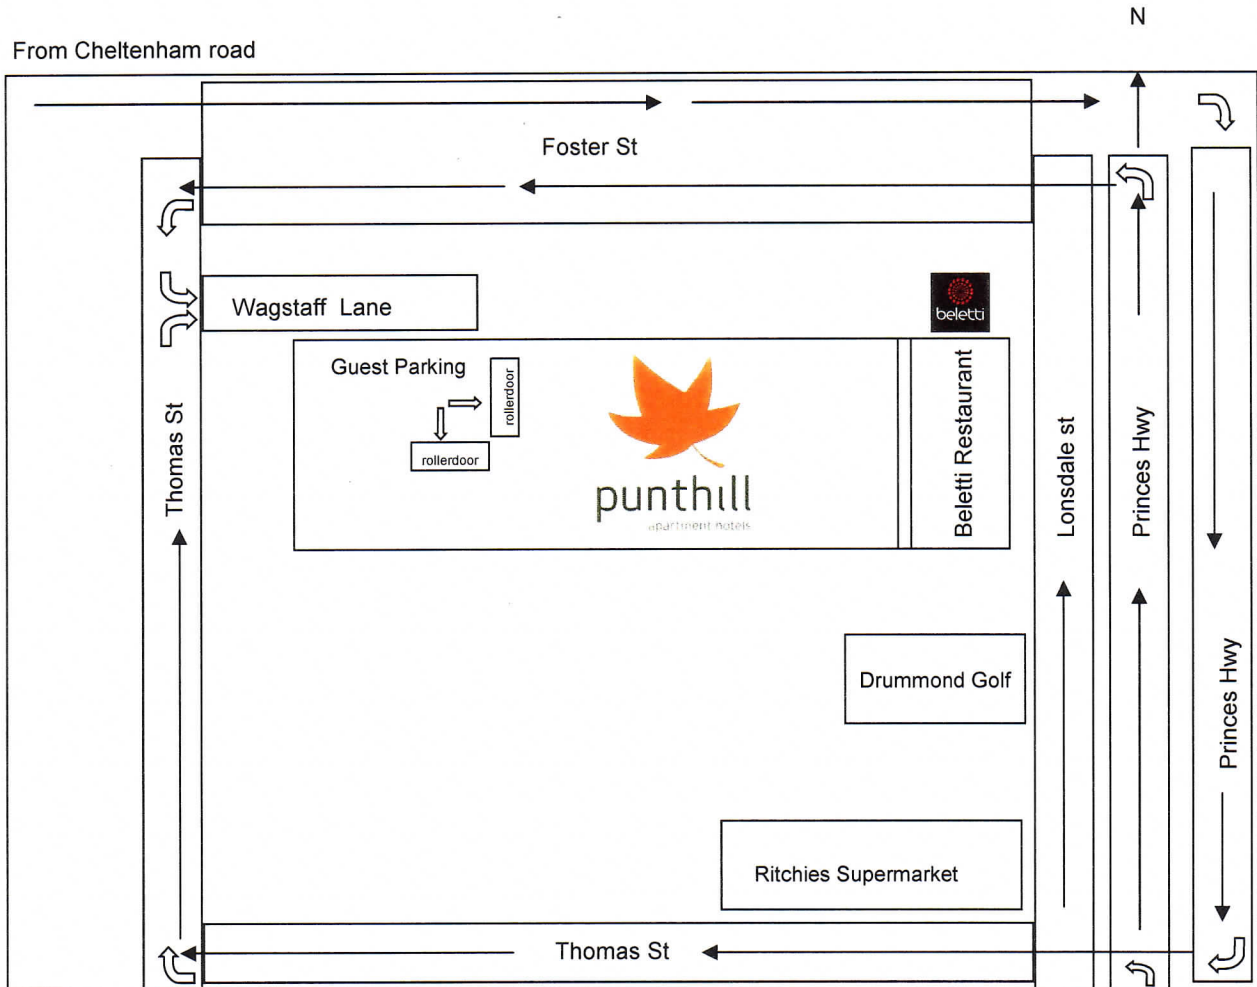

Restaurant Cafe Bar

Beletti Restaurant – Function Room – (Punthill Apartments Hotel)
Level One, 159 Lonsdale Street Dandenong
(Private Parking Available via Wagstaff Lane @ rear of Punthill building)

Please find below details regarding car parking options for Beletti / Punthill Dandenong:

1. On site at the hotel, on a first come/first served basis. We have approximately 50 accessible car spaces on site, subject to availability. Entrance is off Wagstaff Lane, which runs off Thomas Street (at the back of the hotel). The car park entrance is open ½ an hour prior to commencement of event.
2. On street car parking along the service lane on Lonsdale Street at the front of the hotel (subject to availability)
3. On street car parking at the back of the building on Thomas Street (subject to availability)

As another suggestion, the IGA supermarket is only a short distance from the hotel.

The Melways map reference 91A E8.

Beletti Restaurant Cafe Bar
159 Lonsdale Street, Dandenong Vic 3175
Ph 03 9793 1600 Fax 03 9793 1700
www.beletti.com.au email admin@beletti.com.au